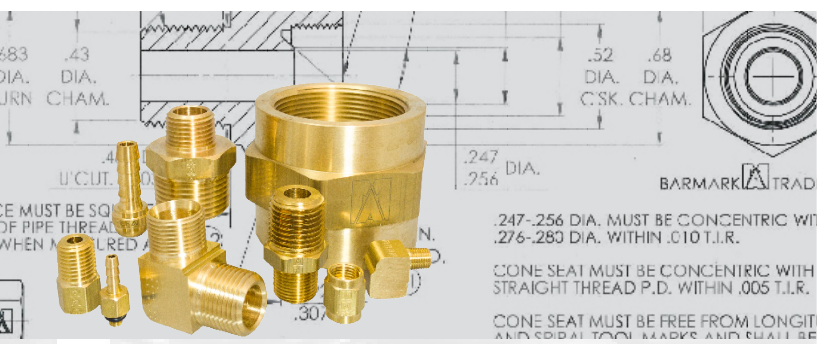

MIDLAND INDUSTRIES

LINE CARD INDUSTRIAL

FITTINGS · VALVES · HOSE · CLAMPS & ACCESSORIES

MIDLANDINDUSTRIES.COM

FIND US ON:   

BRASS FITTINGS

Pipe Fittings
Hose Barb Fittings
Push-On Barb Fittings
Garden Hose Fittings
45° Flare Fittings
JIC 37° Flare
Inverted Flare Fittings
POL & Space Heater
Compression Fittings
Flareless Fittings
Push-In Fittings
BSPT/BSPP Metric
Grease Fittings
Air Brake Fittings